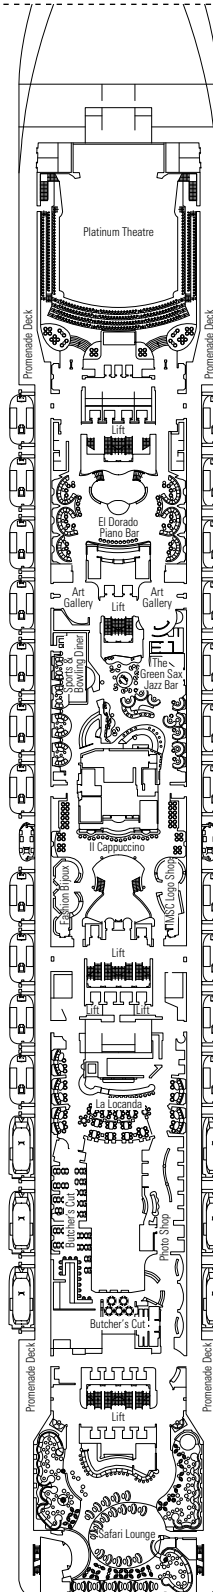

DECK 7
RUBINO