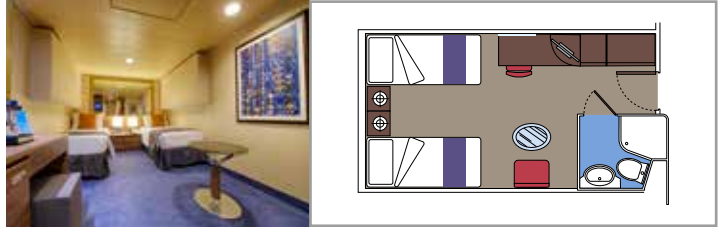

- Some Suites have a panoramic sealed window
- Spacious wardrobe
- Sitting area with sofa
- Comfortable double bed or single beds (on request)
- Bathroom with bathtub, vanity area with hairdryer
- Interactive TV, telephone, safe, minibard and air conditioning
- Wifi connection available (for a fee)

Comfortable double bed or single beds (on request)

Bathroom with shower or bathtub, vanity area with hairdryer

Interactive TV, telephone, safe, minibard and air conditioning

Wifi connection available (for a fee)

 Accommodating up to

INTERIOR

INCLUDED FACILITIES

Comfortable double bed or single beds (on request)

Bathroom with shower, vanity area with hairdryer

Interactive TV, telephone, safe, minibard and air conditioning

Wifi connection available (for a fee)

DELUXE INTERIOR

IR2

 ≈16
  11-13
  4

› Medium deck location

DELUXE INTERIOR

IR1

 ≈16
  5-10
  4