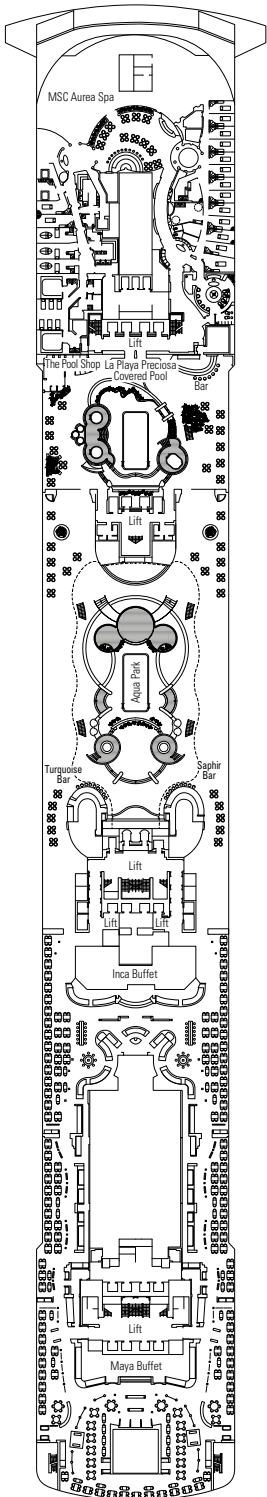

DECK 14
SMERALDO