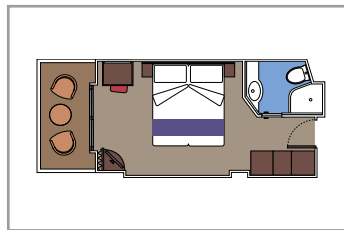

- Some Suites have a panoramic sealed window
- Spacious wardrobe
- Sitting area with sofa
- Comfortable double bed or single beds (on request)
- Bathroom with bathtub, vanity area with hairdryer
- Interactive TV, telephone, safe, minibard and air conditioning
- Wifi connection available (for a fee)

 ≈18
  ≈4-12
  10-11
  4

› Medium deck location

PREMIUM BALCONY BL1

 ≈18
  ≈4-12
  8-9
  4

› Low deck location

JUNIOR BALCONY BM2

 ≈14
  ≈3

› Medium deck location
› Deck 12-13
› Accommodating up to 2 people

JUNIOR BALCONY BM1

 ≈14
  ≈3

› Low deck location
› Deck 9-11
› Accommodating up to 2 people

DELUXE BALCONY WITH PARTIAL VIEW BP

 ≈18-19
  ≈4-12
  8-13
  4

› Balcony with partial view

The images are representative only. Size, layout and furniture may vary (within the same cabin category).

 Cabin size (m²)

 Balcony size (m²)

 Deck location

 Accommodating up to

OCEAN VIEW

INCLUDED FACILITIES

- Window with sea view
- Relaxing armchair
- Comfortable double bed or single beds (on request)
- Bathroom with shower, vanity area with hairdryer
- Interactive TV, telephone, safe, minibard and air conditioning
- Wifi connection available (for a fee)