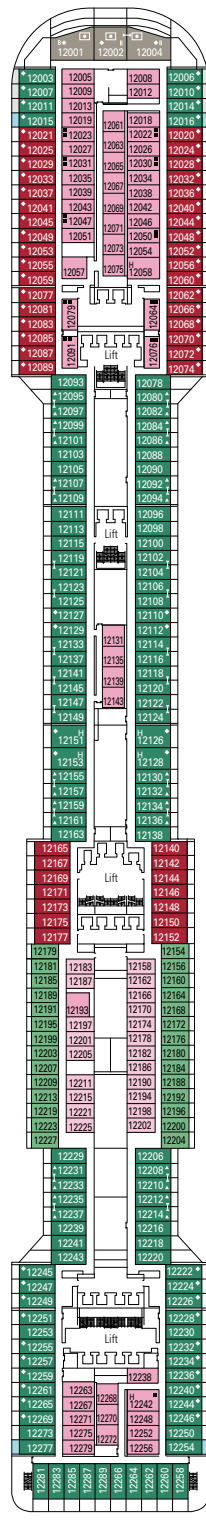

DECK 12
OPALE