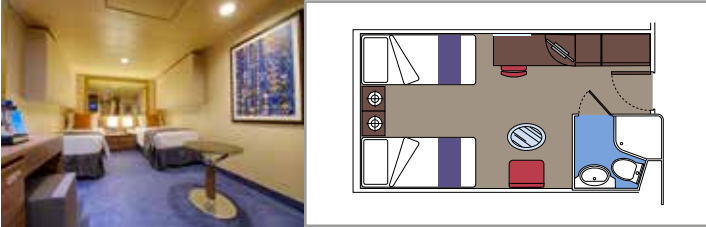

INTERIOR

INCLUDED FACILITIES

Comfortable double bed or single beds (on request)

Bathroom with shower, vanity area with hairdryer

Interactive TV, telephone, safe, minibard and air conditioning

Wifi connection available (for a fee)

DELUXE INTERIOR

IR2

≈16
11-13
4

› Medium deck location