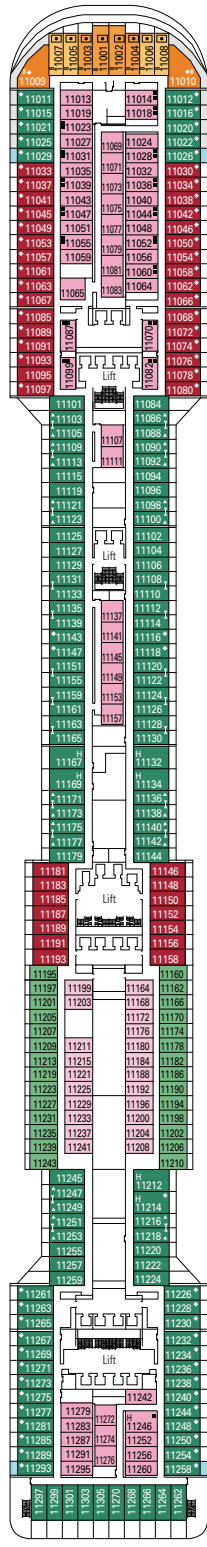

DECK 11
GIADA