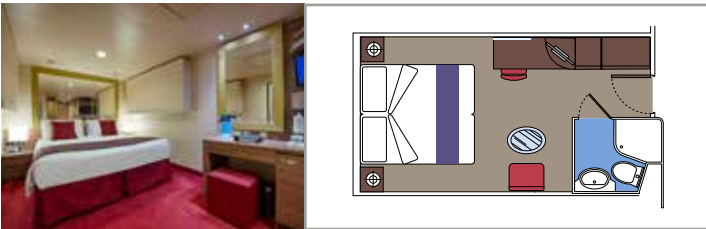

JUNIOR INTERIOR

IM2

≈13
12-13
2

› Medium deck location