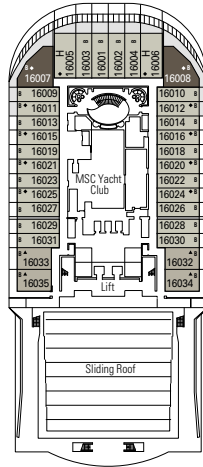

DECK 16
ACQUAMARINA