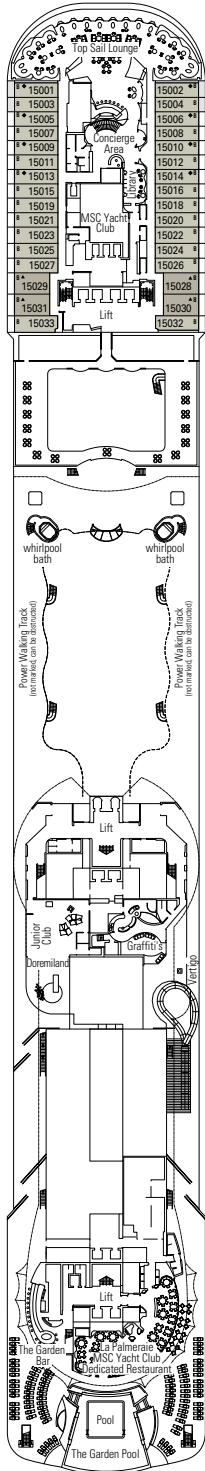

DECK 15
CRISTALLO