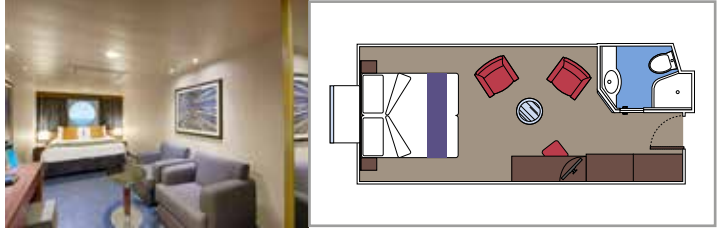

DELUXE OCEAN VIEW

OR2

≈17
8-13
4

› Medium deck location