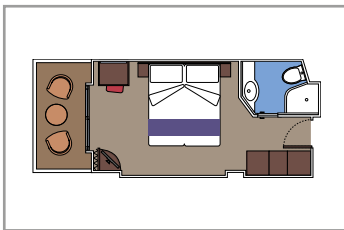

- Some Suites have a panoramic sealed window
- Spacious wardrobe
- Sitting area with sofa
- Comfortable double bed or single beds (on request)
- Bathroom with bathtub, vanity area with hairdryer
- Interactive TV, telephone, safe, minibard and air conditioning
- Wifi connection available (for a fee)

 ≈18
  ≈4-12
  10-11
  4

› Medium deck location

PREMIUM BALCONY BL1

 ≈18
  ≈4-12
  8-9
  4

› Low deck location

JUNIOR BALCONY BM2

 ≈14
  ≈3

› Medium deck location
› Deck 12-13
› Accommodating up to 2 people

JUNIOR BALCONY BM1

 ≈14
  ≈3

› Low deck location
› Deck 9-11
› Accommodating up to 2 people

DELUXE BALCONY WITH PARTIAL VIEW BP

 ≈18-19
  ≈4-12
  8-13
  4

› Balcony with partial view

The images are representative only. Size, layout and furniture may vary (within the same cabin category).

 Cabin size (m²)

 Balcony size (m²)

 Deck location

 Accommodating up to

OCEAN VIEW

INCLUDED FACILITIES

- Window with sea view
- Relaxing armchair
- Comfortable double bed or single beds (on request)
- Bathroom with shower, vanity area with hairdryer
- Interactive TV, telephone, safe, minibard and air conditioning
- Wifi connection available (for a fee)