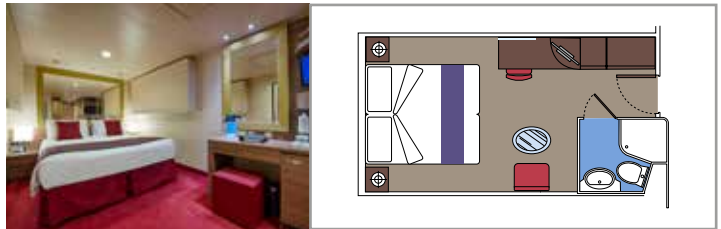

JUNIOR INTERIOR

IM1

≈13
8-11
2

› Low deck location

The images are representative only. Size, layout and furniture may vary (within the same cabin category).

Cabin size (m²)

Balcony size (m²)

Deck location

Accommodating up to