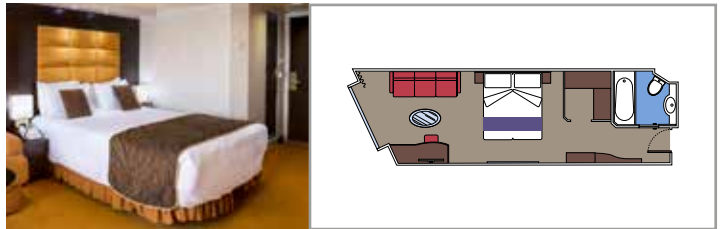

- Some Suites have a panoramic sealed window
- Spacious wardrobe
- Sitting area with sofa
- Comfortable double bed or single beds (on request)
- Bathroom with bathtub, vanity area with hairdryer
- Interactive TV, telephone, safe, minibard and air conditioning
- Wifi connection available (for a fee)

GRAND SUITE AUREA

SX

 ≈38-42
  ≈3
  9-11
  4

- > Sitting area with sofa
- > Walk-in wardrobe

PREMIUM SUITE AUREA

SL1

 ≈33
  ≈3
  10
  4

- > Spacious wardrobe

PREMIUM SUITE AUREA WITH SEALED WINDOW

SLS

 ≈25-29
  9-11
  4

- > Sealed panoramic window

DELUXE SUITE AUREA WITH SEALED WINDOW

SRS

 ≈21-24
  9-11
  2

- > Sealed panoramic window

Comfortable double bed or single beds (on request)

Bathroom with shower or bathtub, vanity area with hairdryer

Interactive TV, telephone, safe, minibard and air conditioning

Wifi connection available (for a fee)