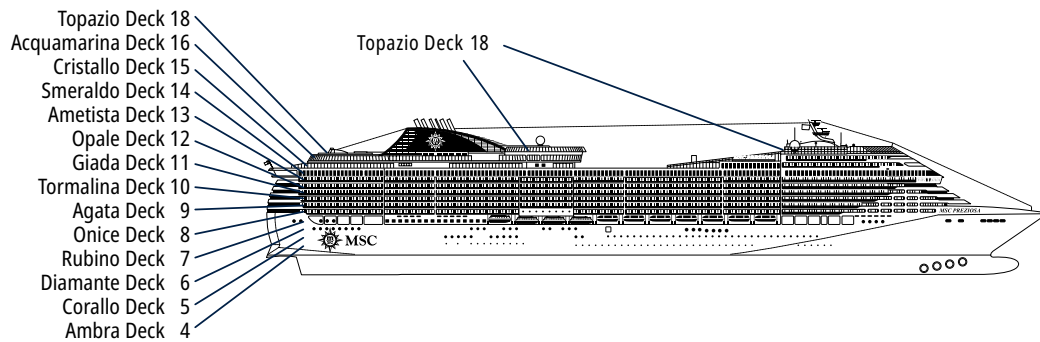

MSC PREZIOSA

TECHNICAL CHARACTERISTICS OF THE SHIP

GALAXY LOUNGE

TECHNICAL CHARACTERISTICS OF THE SHIP	
GROSS TONNAGE	139.072 tons
LENGTH / BEAM / HEIGHT	333,30 m / 37,92 m / 67,69 m
SURFACE AREA	450.000 m ² , incl. 27.000 m ² public area
DECKS	18, included 14 for guests
LIFTS	26, included 17 for guests (2 panoramic and 1 for the MSC Yacht Club)
VOLTAGE (IN CABIN)	110/220 volts
MAXIMUM SPEED	24,21 knots
STABILISERS	Stabilised with 2 fins
NUMBER OF PASSENGERS	4.345
NUMBER OF CABINS	1.751, included 45 for guests with disabilities or reduced mobility
CREW MEMBERS	Approx. 1.388
POOLS	4, included 1 with sliding roof and 1 for the MSC Yacht Club
WHIRLPOOLS	12 whirlpool baths
ENVIRONMENTAL TECHNOLOGY	AWT-Advanced Water Treatment, Energy Saving & Monitoring System