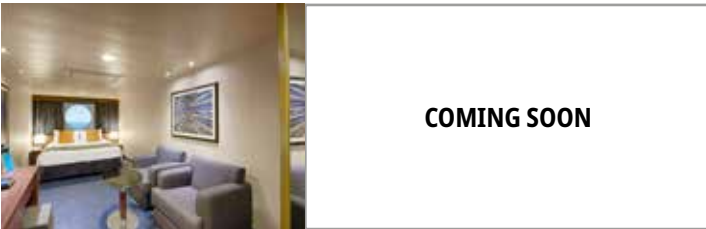

JUNIOR OCEAN VIEW

OM2

≈12
8
2

› Medium deck location

The images are representative only. Size, layout and furniture may vary (within the same cabin category).

Cabin size (m²)

Balcony size (m²)

Deck location

Accommodating up to