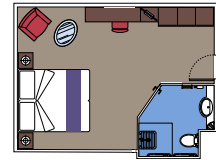

MSC YACHT CLUB DELUXE SUITE FOR GUESTS WITH DISABILITIES OR REDUCED MOBILITY

MSC YACHT CLUB

Available in:

- › **MSC Yacht Club Deluxe Suite (YC1)**
cabin size ≈33m²; balcony size ≈4m²; deck 16

BALCONY

Available in:

- › **Premium Balcony (BL3)**
cabin size ≈26m²; balcony size ≈6m²; high deck location (deck 12)
- › **Premium Balcony (BL2)**
cabin size ≈26m²; balcony size ≈6m²; medium deck location (deck 10-11)
- › **Premium Balcony (BL1)**
cabin size ≈26-36m²; balcony size ≈6-9m²; low deck location (deck 8-9)

OCEAN VIEW

Available in:

- › **Premium Ocean View (OL1)**
cabin size 28m²; low deck location (deck 5)

INTERIOR

Available in:

- › **Deluxe Interior (IR2)**
cabin size 24m²; medium deck location (deck 11-12)
- › **Deluxe Interior (IR1)**
cabin size 24m²; low deck location (deck 8-10)
- › **Junior Interior (IM1)**
cabin size 21m²; low deck location (deck 8-10)