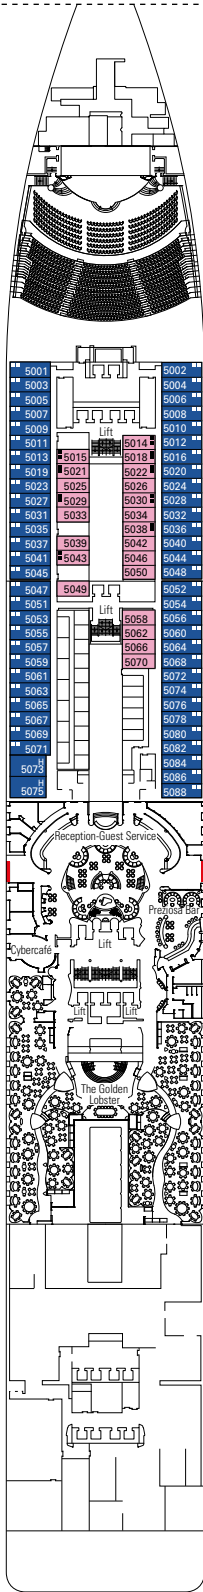

DECK 5
CORALLO