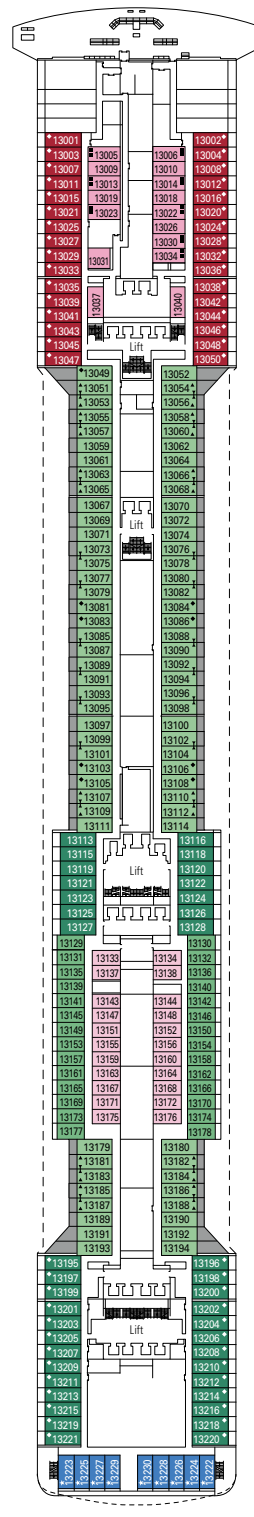

DECK 13
AMETISTA