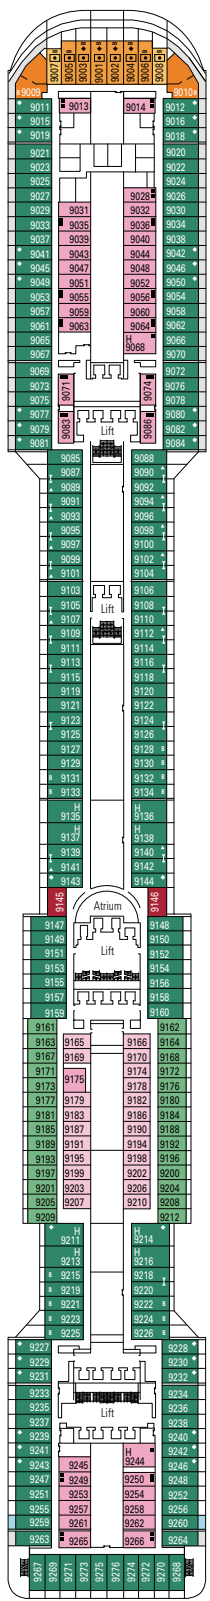

DECK 9
AGATA