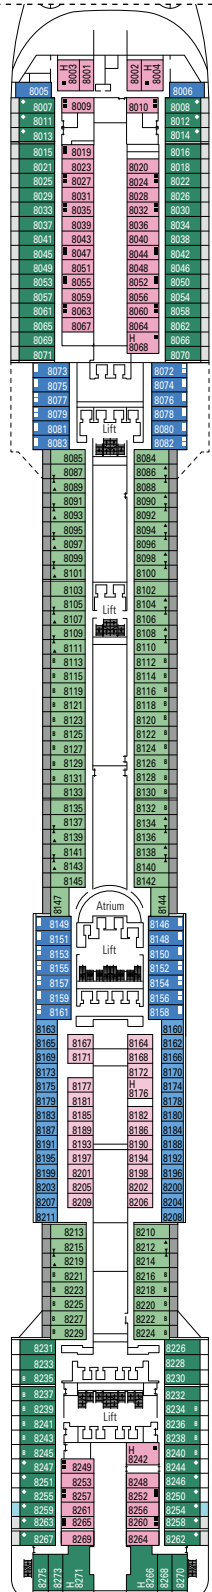

DECK 8
ONICE