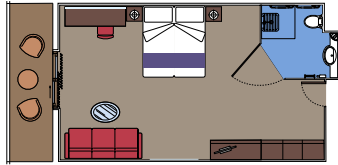

Comfortable double bed or single beds (on request)

Bathroom with shower or bathtub, vanity area with hairdryer

Interactive TV, telephone, safe, minibard and air conditioning

Wifi connection available (for a fee)

 Cabin size (m²)

 Balcony size (m²)

 Deck location

 Accommodating up to

OCEAN VIEW

INCLUDED FACILITIES

- Window with sea view
- Relaxing armchair
- Comfortable double bed or single beds (on request)
- Bathroom with shower, vanity area with hairdryer
- Interactive TV, telephone, safe, minibard and air conditioning
- Wifi connection available (for a fee)

› Low deck location

The images are representative only. Size, layout and furniture may vary (within the same cabin category).

 Cabin size (m²)

 Balcony size (m²)

 Deck location

 Accommodating up to

FACILITIES FOR GUESTS WITH DISABILITIES OR REDUCED MOBILITY

MSC YACHT CLUB DELUXE SUITE FOR GUESTS WITH DISABILITIES OR REDUCED MOBILITY

MSC YACHT CLUB

Available in:

- › **MSC Yacht Club Deluxe Suite (YC1)**
cabin size ≈33m²; balcony size ≈4m²; deck 16

BALCONY

Available in: