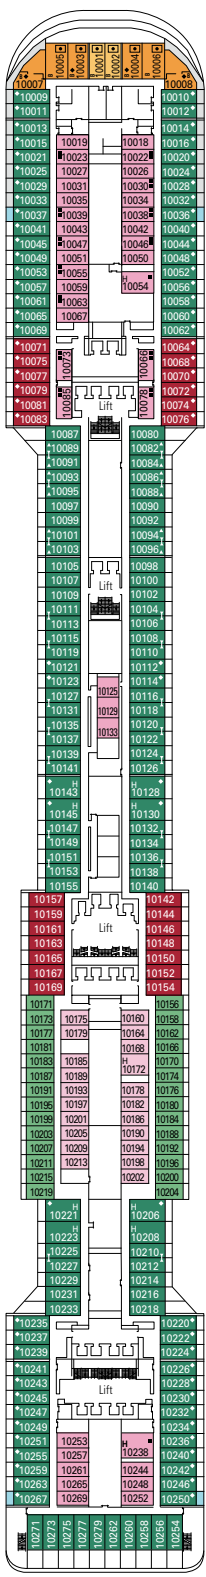

DECK 10
TORMALINA