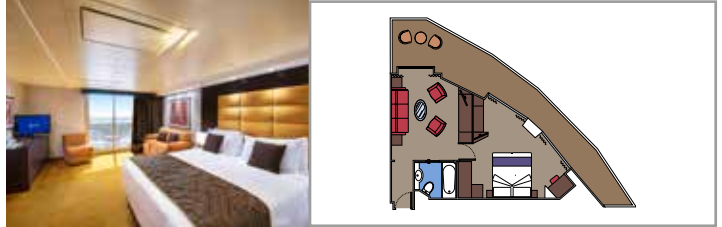

- Some Suites have a panoramic sealed window
- Spacious wardrobe
- Sitting area with sofa
- Comfortable double bed or single beds (on request)
- Bathroom with bathtub, vanity area with hairdryer
- Interactive TV, telephone, safe, minibard and air conditioning
- Wifi connection available (for a fee)

GRAND SUITE AUREA

SX

 ≈38-42
  ≈3
  9-11
  4

- > Sitting area with sofa
- > Walk-in wardrobe

PREMIUM SUITE AUREA

SL1

 ≈33
  ≈3
  10
  4

- > Spacious wardrobe

PREMIUM SUITE AUREA WITH SEALED WINDOW

SLS

 ≈25-29
  9-11
  4

- > Sealed panoramic window

DELUXE SUITE AUREA WITH SEALED WINDOW

SRS

 ≈21-24
  9-11
  2

- > Sealed panoramic window