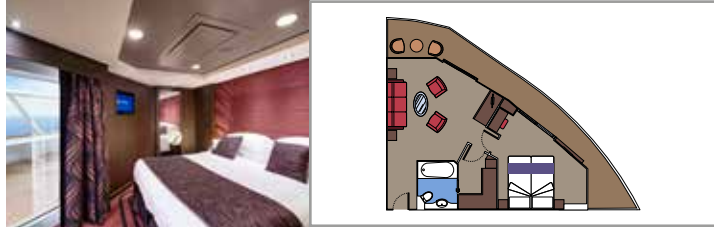

CONCIERGE AREA

INCLUDED FACILITIES

- Luxury Suites with premium interiors
- Some Suites have panoramic sealed windows
- Spacious wardrobe
- Sitting area with sofa or separate living area
- Comfortable double bed or single beds (on request)
- Bathroom with bathtub and/or shower, vanity area with hairdryer
- Interactive TV, telephone, safe, minibar and air conditioning
- Wifi connection included

MSC YACHT CLUB ROYAL SUITE YC3

 ≈36
  ≈16
  16
  4

- › Balcony with dining table
- › Separate living area and dining room
- › Walk-in wardrobe

MSC YACHT CLUB EXECUTIVE & FAMILY SUITE YC2

 ≈40-51
  12
  4

- › Panoramic sealed window
- › Sitting area with sofa
- › Walk-in wardrobe