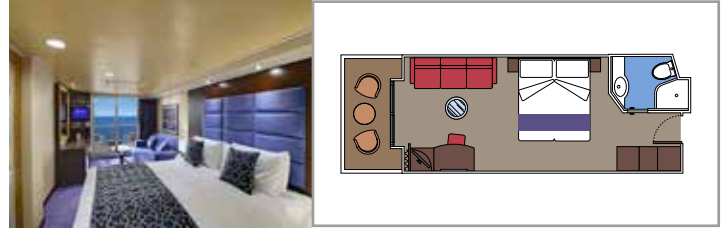

- Some Suites have a panoramic sealed window
- Spacious wardrobe
- Sitting area with sofa
- Comfortable double bed or single beds (on request)
- Bathroom with bathtub, vanity area with hairdryer
- Interactive TV, telephone, safe, minibard and air conditioning
- Wifi connection available (for a fee)

Comfortable double bed or single beds (on request)

Bathroom with shower or bathtub, vanity area with hairdryer

Interactive TV, telephone, safe, minibard and air conditioning

Wifi connection available (for a fee)

BALCONY AUREA BA

 ≈18-19
  ≈4-7
  9-13
  4

› Best ship position

PREMIUM BALCONY BL3

 ≈18
  ≈4-12
  12-13
  4

› High deck location
› Some cabins have metal balustrade or half glass half metal balustrade

PREMIUM BALCONY BL2

 Cabin size (m²)

 Balcony size (m²)

 Deck location

 Accommodating up to

OCEAN VIEW

INCLUDED FACILITIES

- Window with sea view
- Relaxing armchair
- Comfortable double bed or single beds (on request)
- Bathroom with shower, vanity area with hairdryer
- Interactive TV, telephone, safe, minibard and air conditioning
- Wifi connection available (for a fee)