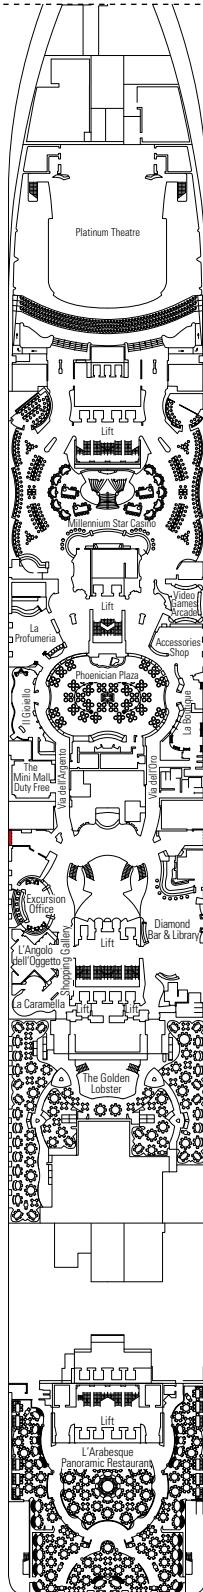

DECK 6
DIAMANTE