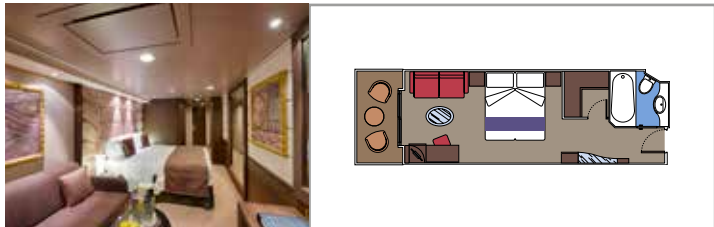

MSC YACHT CLUB ROYAL SUITE YC3

 ≈36
  ≈16
  16
  4

- › Balcony with dining table
- › Separate living area and dining room
- › Walk-in wardrobe

MSC YACHT CLUB EXECUTIVE & FAMILY SUITE YC2

 ≈40-51
  12
  4

- › Panoramic sealed window
- › Sitting area with sofa
- › Walk-in wardrobe

MSC YACHT CLUB DELUXE GRAND SUITE YCP

 ≈26
  ≈6
  15-16
  3

- › Sitting area with sofa
- › Spacious wardrobe

MSC YACHT CLUB DELUXE SUITE YC1

 ≈22
  ≈6
  15-16
  4

- › Sitting area with sofa
- › Spacious wardrobe

- Some Suites have a panoramic sealed window
- Spacious wardrobe
- Sitting area with sofa
- Comfortable double bed or single beds (on request)
- Bathroom with bathtub, vanity area with hairdryer
- Interactive TV, telephone, safe, minibard and air conditioning
- Wifi connection available (for a fee)

Comfortable double bed or single beds (on request)

Bathroom with shower or bathtub, vanity area with hairdryer

Interactive TV, telephone, safe, minibard and air conditioning

Wifi connection available (for a fee)