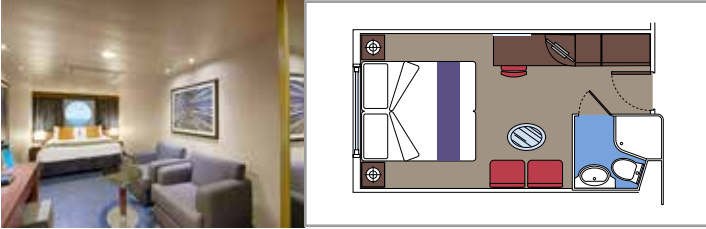

OCEAN VIEW

INCLUDED FACILITIES

- Window with sea view
- Relaxing armchair
- Comfortable double bed or single beds (on request)
- Bathroom with shower, vanity area with hairdryer
- Interactive TV, telephone, safe, minibard and air conditioning
- Wifi connection available (for a fee)

PREMIUM OCEAN VIEW

OL1

≈20
5
4

› Low deck location