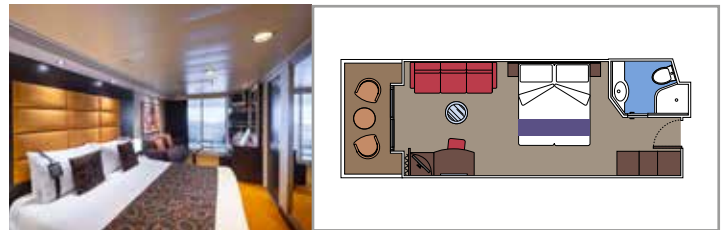

- Some Suites have a panoramic sealed window
- Spacious wardrobe
- Sitting area with sofa
- Comfortable double bed or single beds (on request)
- Bathroom with bathtub, vanity area with hairdryer
- Interactive TV, telephone, safe, minibard and air conditioning
- Wifi connection available (for a fee)

Comfortable double bed or single beds (on request)

Bathroom with shower or bathtub, vanity area with hairdryer

Interactive TV, telephone, safe, minibard and air conditioning

Wifi connection available (for a fee)

JUNIOR BALCONY BM1

 ≈14
  ≈3

› Low deck location
› Deck 9-11
› Accommodating up to 2 people

DELUXE BALCONY WITH PARTIAL VIEW BP

 ≈18-19
  ≈4-12
  8-13
  4

› Balcony with partial view

The images are representative only. Size, layout and furniture may vary (within the same cabin category).

 Cabin size (m²)

 Balcony size (m²)

 Deck location

 Accommodating up to

OCEAN VIEW

INCLUDED FACILITIES

- Window with sea view
- Relaxing armchair
- Comfortable double bed or single beds (on request)
- Bathroom with shower, vanity area with hairdryer
- Interactive TV, telephone, safe, minibard and air conditioning
- Wifi connection available (for a fee)